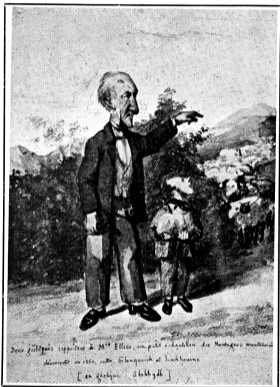

RODERICK IMPEY MURCHISON
1792-1871
and
ARCHIBALD GEIKIE
1835-1924

The Geological Survey of Scotland

The young Archibald Geikie assisting Murchison in mapping parts of the Scottish Highlands.

Caricature by Prosper Mérimée drawn in 1860, reproduced with permission of the Trustees of the National Library of Scotland by courtesy of the Institute of Geological Sciences, Edinburgh.

Bx. 640-12 17.7.84

13/12/83

POST CARD A HAPPY
THE ADDRESS TO BE WRITTEN ON THIS SIDE

2 Dear Prof. Tikhomirov,

Many thanks for sending me a copy of The Story of the Geological Map. I thought that you might like to see this cartoon of Murchison with his protege A. Co. [unclear]. Geikie became the first Professor of Geology in Edinburgh University